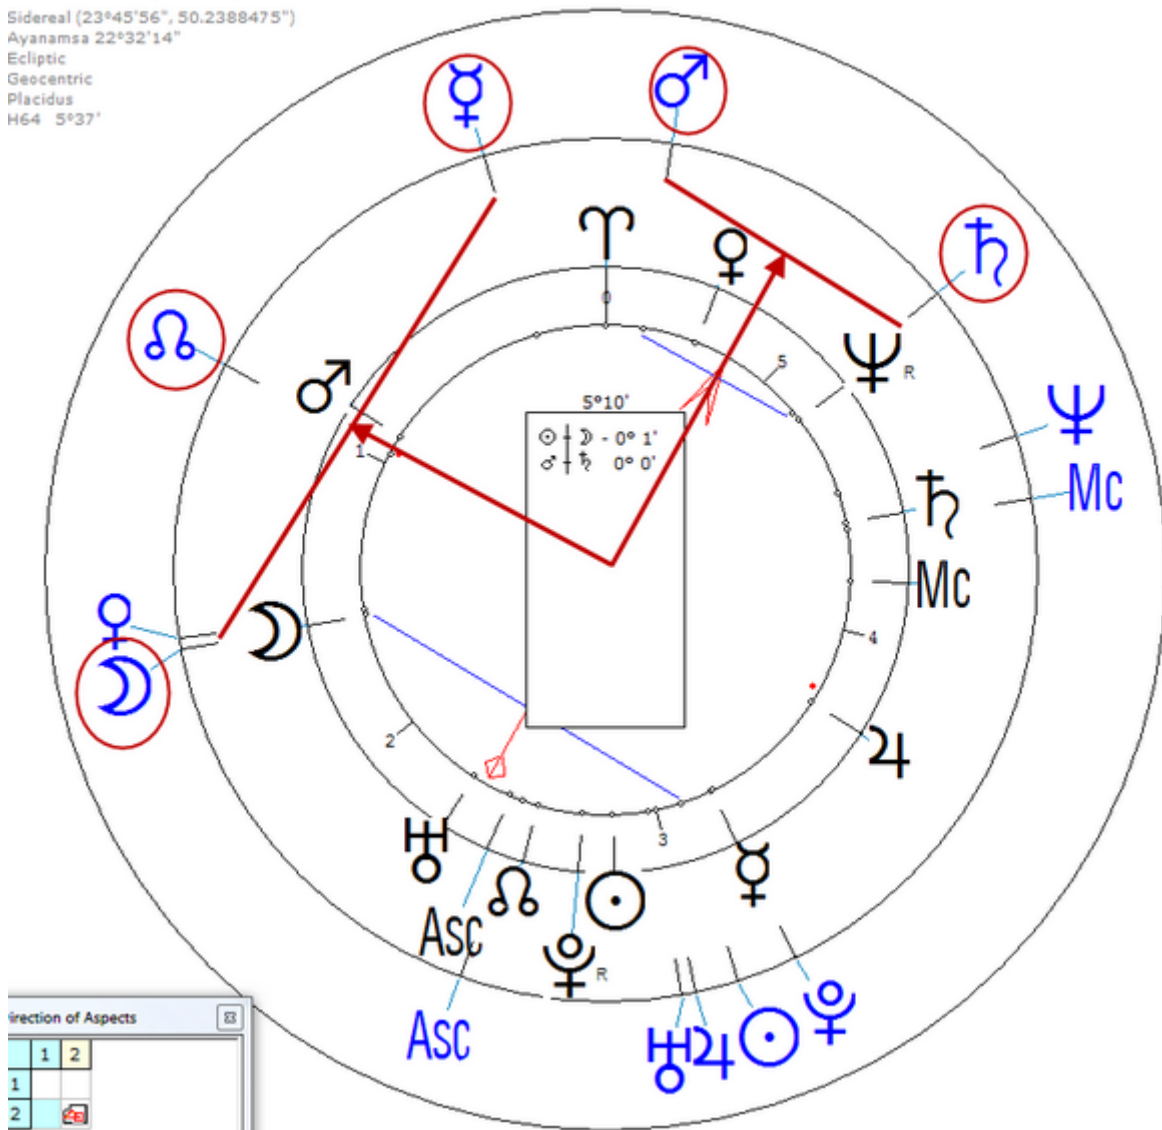

Sullivan, Roy

7 February 1912 at 19:00 (= 7:00 PM)Stanardsville, Virginia, 38n18, 78w26

American forest ranger in Virginia's Shenandoah National Park.

<https://www.astro.com/astro-databank/Sullivan,_Roy>

Death by Suicide 28 September 1983 in Dooms, Virginia(Shot himself, age 71)

Progressed Lunar Return (Harmonic 64)

Lunar ☾/♀ = Lunar ♉ = Lunar ♂/♁ = ♂n/♃n (Gunshot)

Sullivan, Roy
7 February 1912 Wed 19:00 (GMT-5) 38°17'50"N 78°26'25"W
Stanardsville VA, Greene, USA
Sidereal (23°45'56", 50.2388475")
Ayanamsa 22°32'14"
Ecliptic
Geocentric
Placidus
H64 5°37'